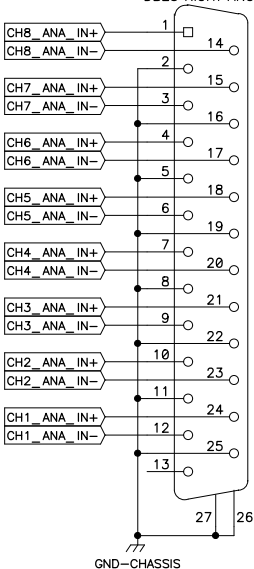

J4

DB25 RIGHT ANGLE

ANALOG IN